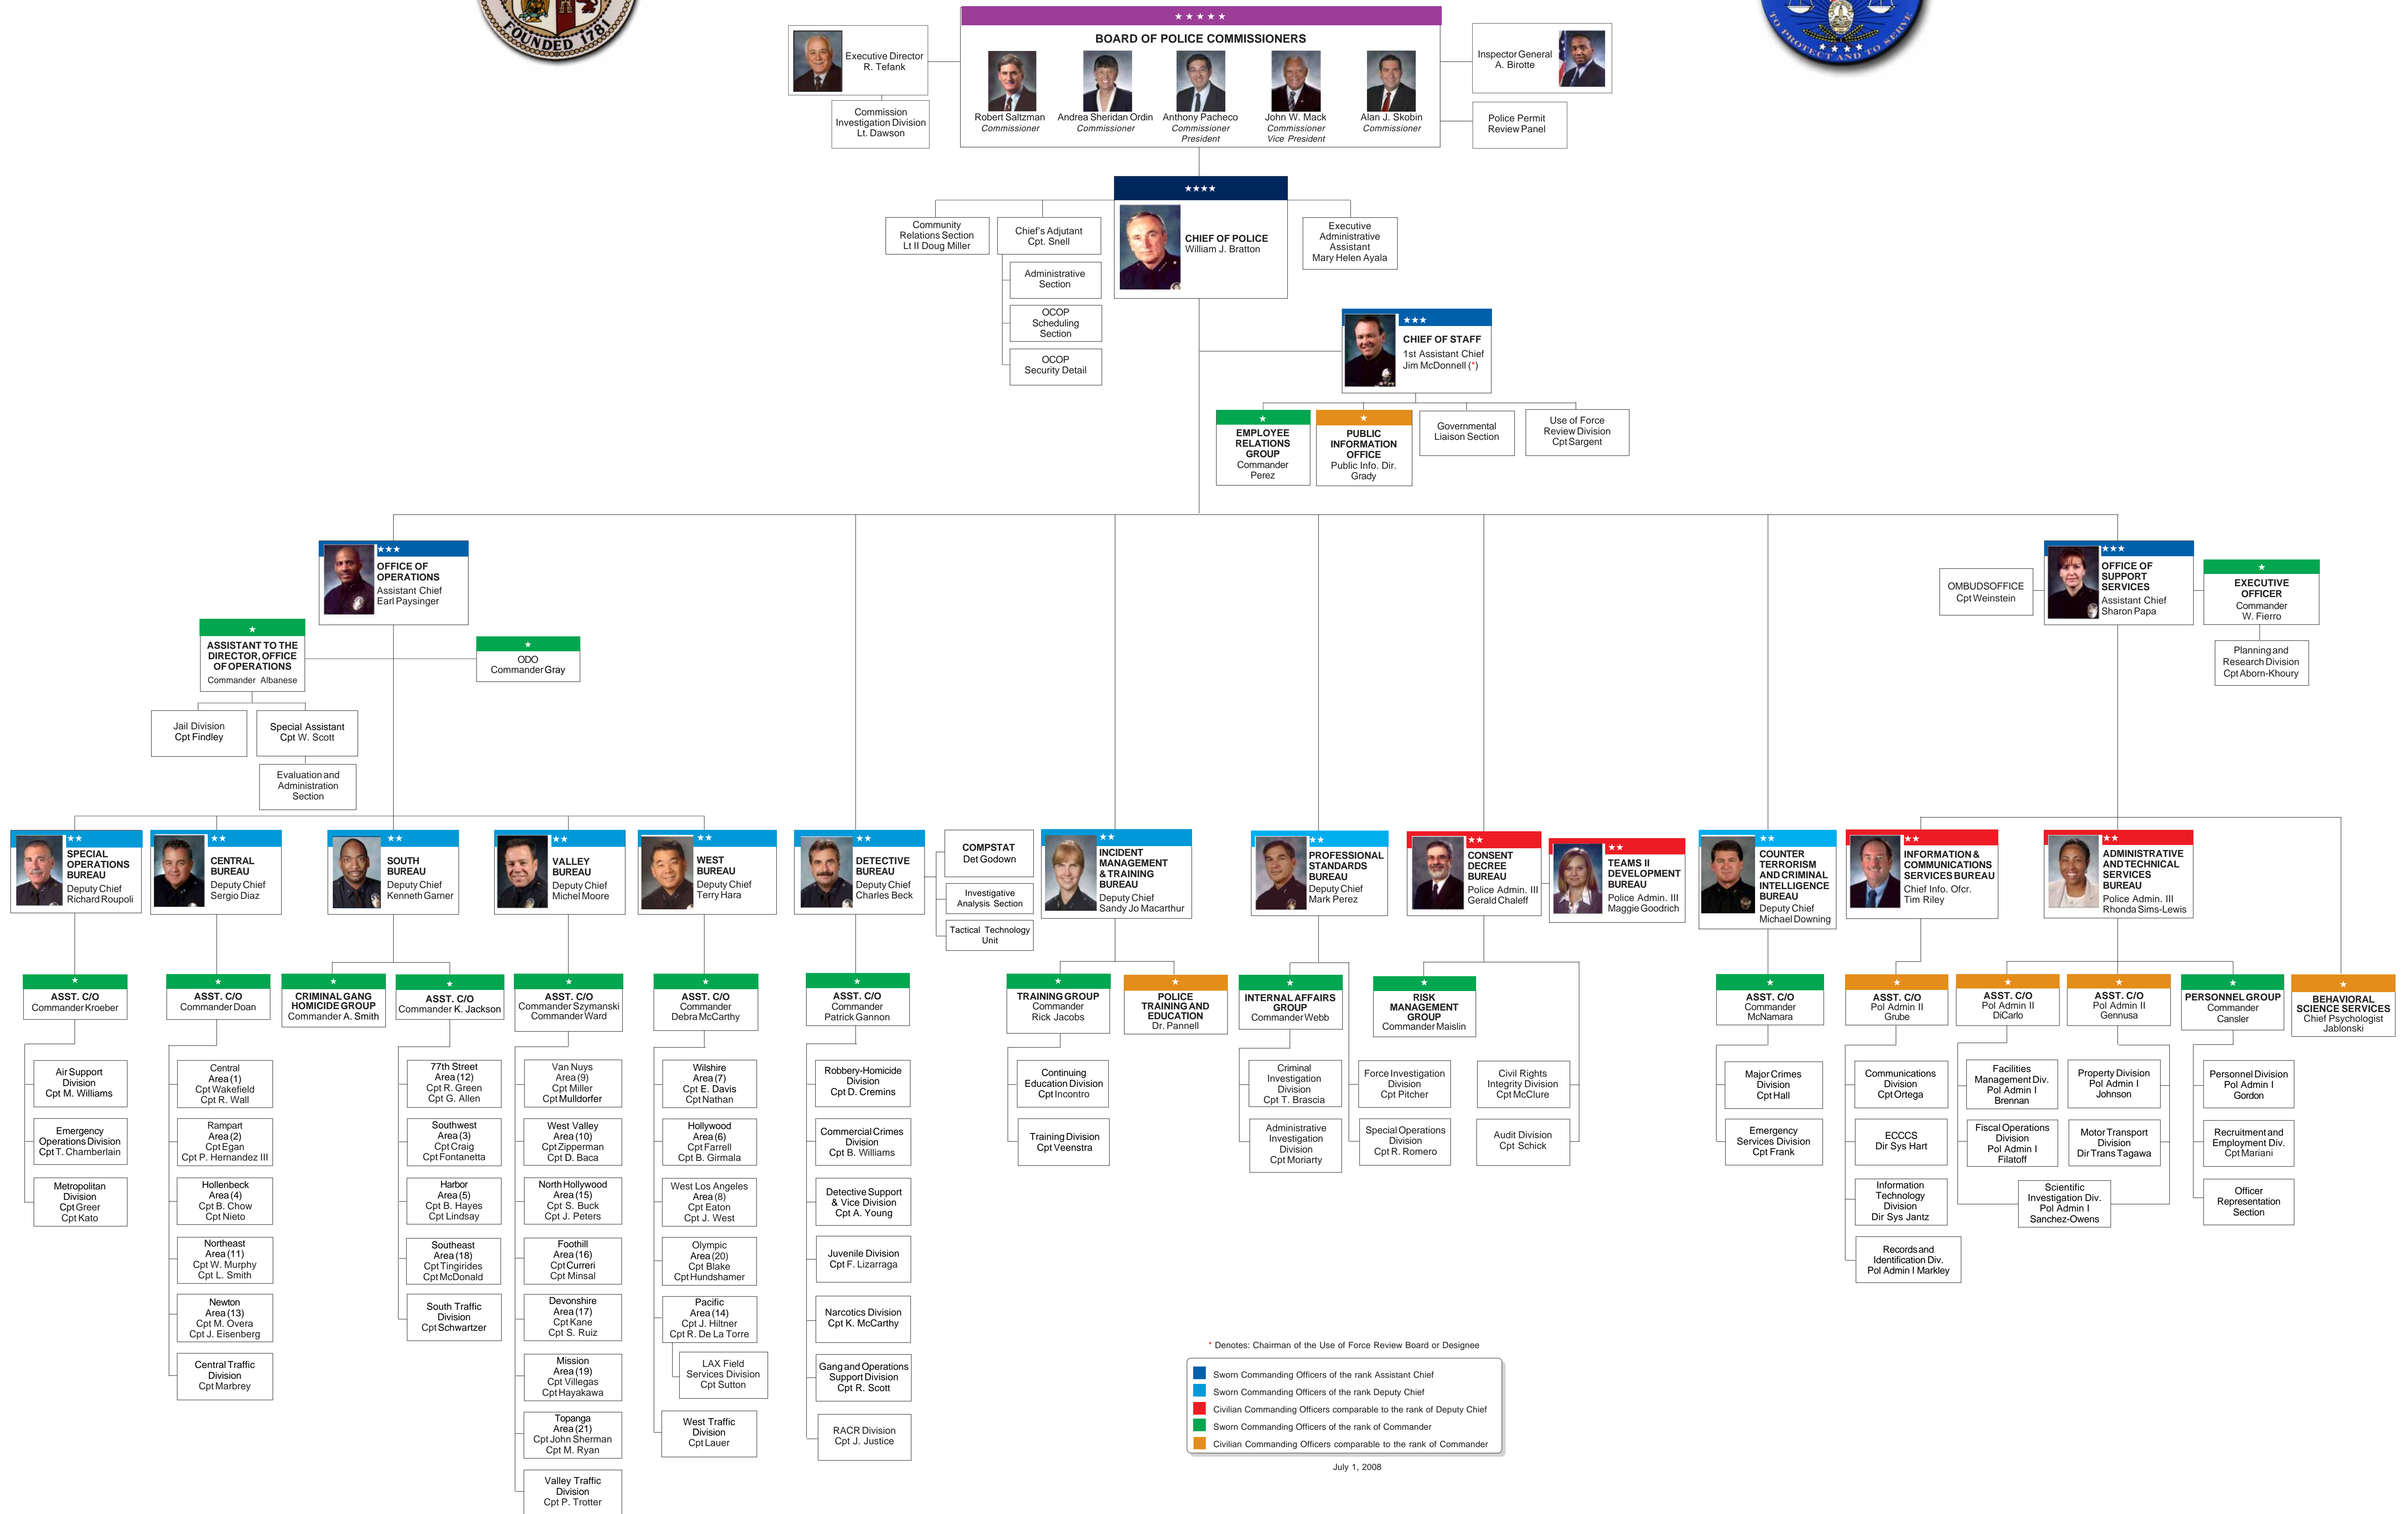

LOS ANGELES POLICE DEPARTMENT ORGANIZATION CHART

WILLIAM J. BRATTON, CHIEF OF POLICE

JULY 1, 2008

* Denotes: Chairman of the Use of Force Review Board or Designee

- Sworn Commanding Officers of the rank Assistant Chief
- Sworn Commanding Officers of the rank Deputy Chief
- Civilian Commanding Officers comparable to the rank of Deputy Chief
- Sworn Commanding Officers of the rank of Commander
- Civilian Commanding Officers comparable to the rank of Commander